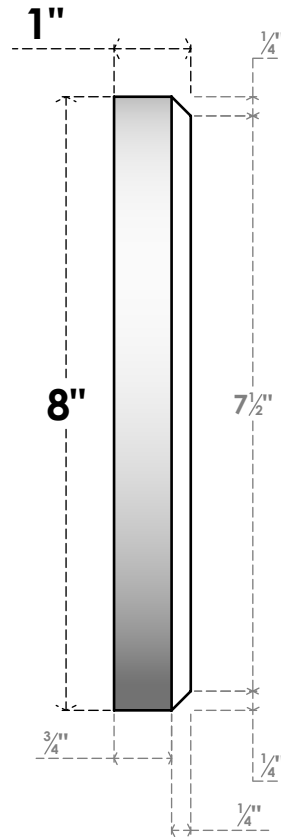

ROSP080X080X100GRY13

8"W X 8"H X 1"P STANDARD GRAYSON SPIRAL ROSETTE WITH BEVELED EDGE, ARCHITECTURAL GRADE PVC

FRONT

SIDE

EKENA MILLWORK
2300 WEST MAIN ST.
CLARKSVILLE, TX 75426
TOLL FREE: 866-607-0453
WWW.EKENAMILLWORK.COM

NOTES

1. INSTALLATION TO BE COMPLETED IN ACCORDANCE WITH MANUFACTURER'S SPECIFICATIONS.
2. DRAWING MAY NOT BE TO SCALE
3. THIS DRAWING IS INTENDED FOR DESIGN AND PLANNING PURPOSES ONLY.
4. ALL INFORMATION CONTAINED HEREIN WAS CURRENT AT THE TIME OF DEVELOPMENT BUT MUST BE REVIEWED AND APPROVED BY THE PRODUCT MANUFACTURER TO BE CONSIDERED ACCURATE.
5. ARCHITECTURAL GRADE PVC PRODUCTS ARE MADE FROM EXPANDED CELLULAR PVC AND COME NATURALLY WHITE BUT MAY BE PAINTED