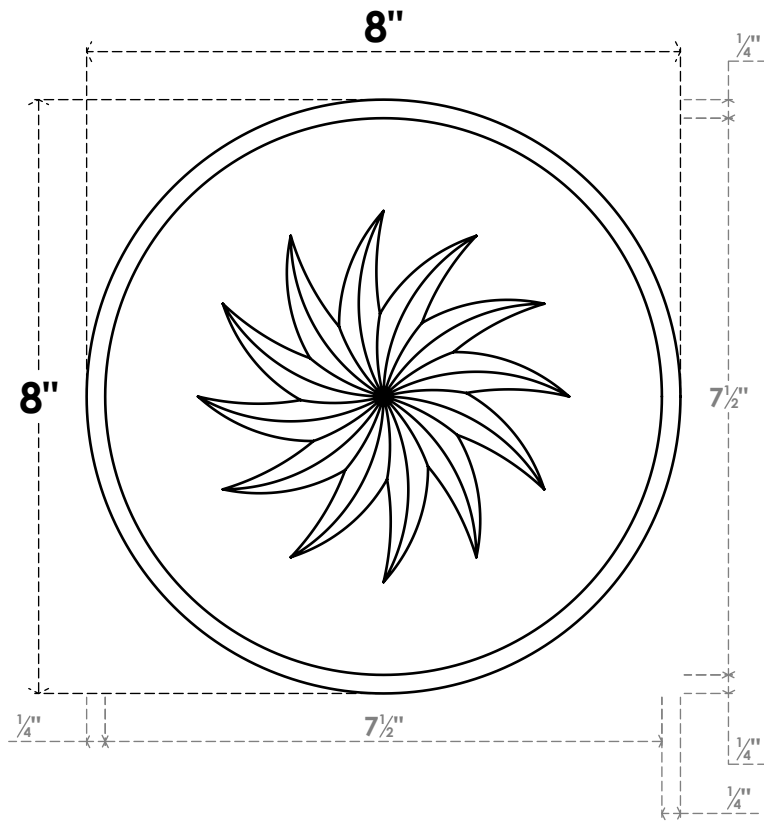

ROSP080X080X100GRY13

8"W X 8"H X 1"P STANDARD GRAYSON SPIRAL ROSETTE WITH BEVELED EDGE, ARCHITECTURAL GRADE PVC

FRONT

SIDE

EKENA MILLWORK
2300 WEST MAIN ST.
CLARKSVILLE, TX 75426
TOLL FREE: 866-607-0453
WWW.EKENAMILLWORK.COM